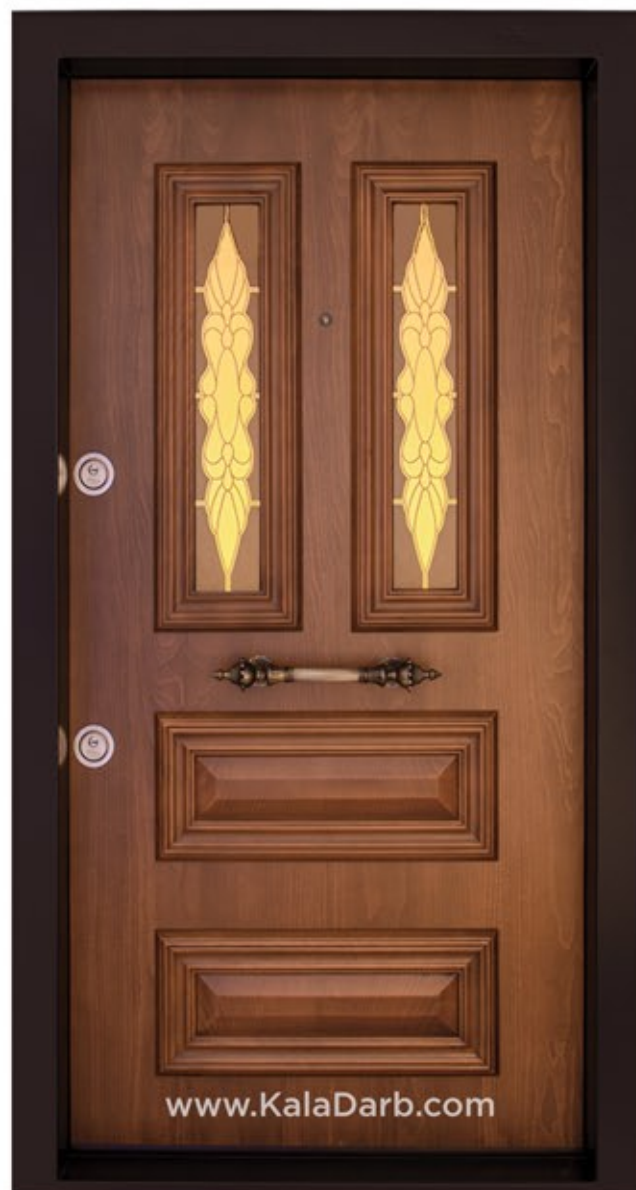

K

2024
SECURITY DOORS
MODERN | CLASSIC | NEOCLASSIC
WWW.KALADARB.COM

MODERN SERIES

#5341

#5327

#5323

#605

#5338

#JAM436M

#JAM418

#471

#471M

#YAMOR

#3127

#8000

#3132

#3133

#3131

#7001

#4156

#4152

#4152

ULTRA LUX

WWW.KALADARB.COM